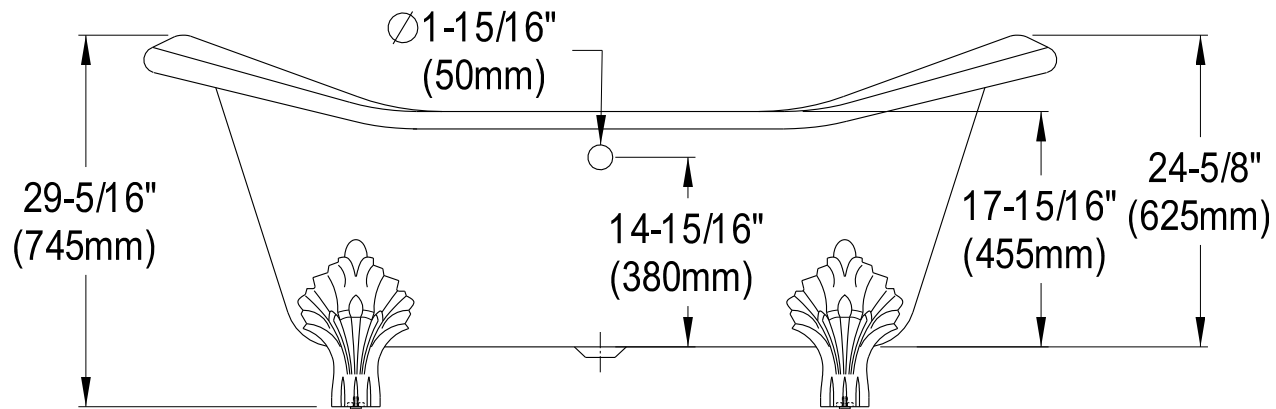

VCTND7231NC1,5,8

72" Cast Iron Clawfoot Bathtub

M10 x 20 (4 pcs)

Section A-A