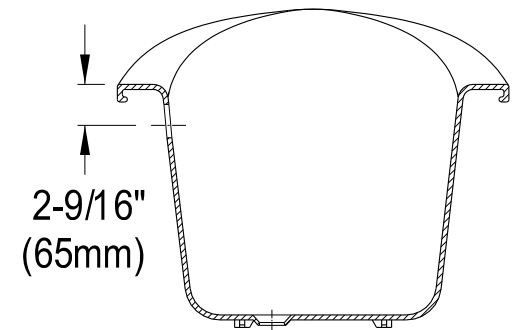

VCTND7231NC1,5,8

72" Cast Iron Clawfoot Bathtub

M10 x 20 (4 pcs)

Section A-A