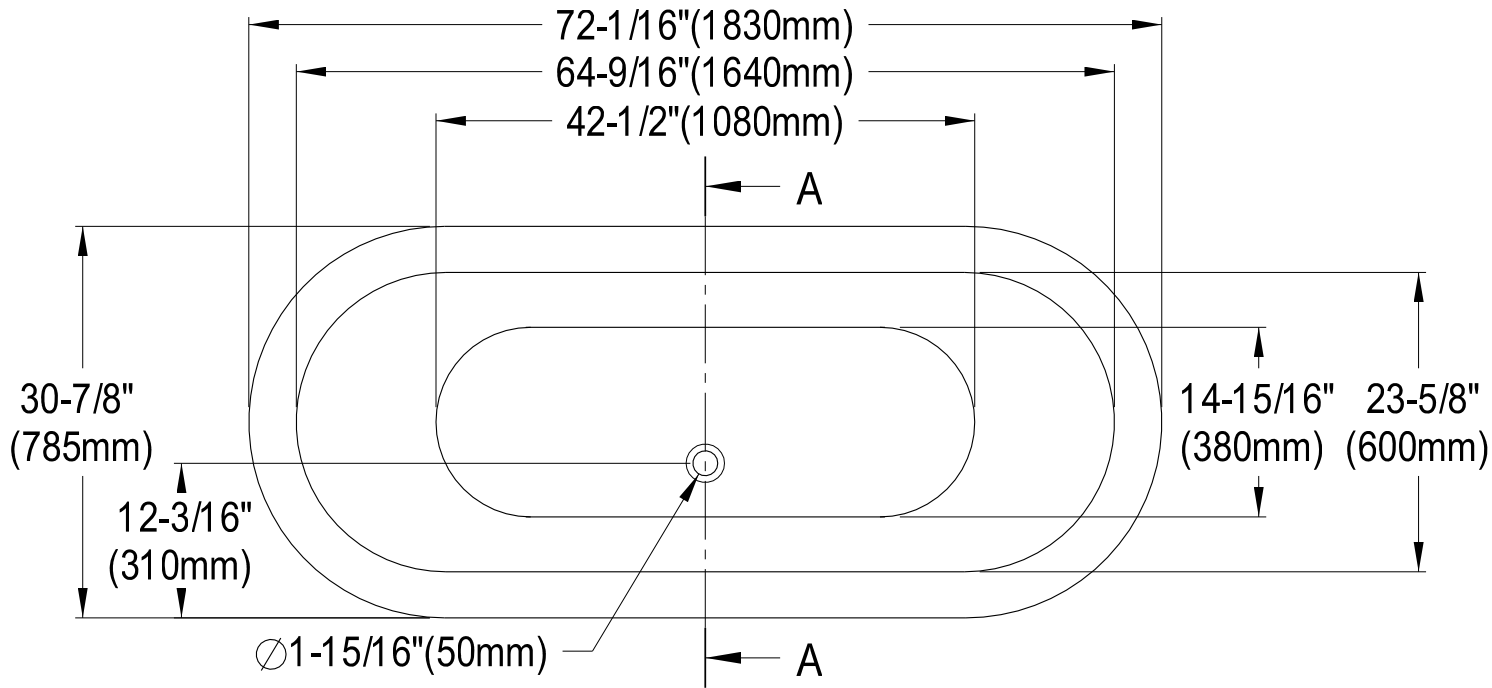

VCTND7231NC1,5,8

72" Cast Iron Clawfoot Bathtub

M10 x 20 (4 pcs)

Section A-A